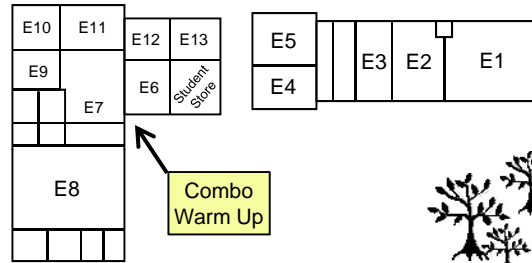

# NEWBURY PARK HIGH SCHOOL

456 N. Reino Road  
 Newbury Park, CA 91320  
 805.498.3676

Maintenance Building

F1 F2

F7  
 F6  
 F5  
 F4  
 F3

2<sup>ND</sup> FLOORS

Service Road

G4  
 G3  
 G2  
 G1