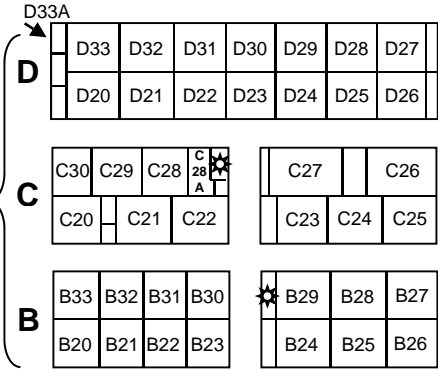

# NEWBURY PARK HIGH SCHOOL

456 N. Reino Road  
 Newbury Park, CA 91320  
 805.498.3676

Maintenance Building

F1 F2

F7  
 F6  
 F5  
 F4  
 F3

2<sup>ND</sup> FLOORS

Service Road

G4  
 G3  
 G2  
 G1